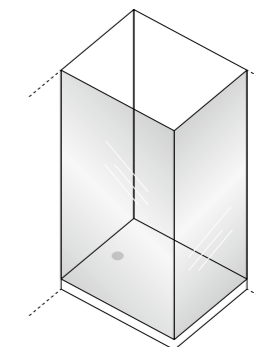

Design Stories

Slim

DISENIA[®]
ARCHITECTURAL SHOWERS

Slim

Sostanza leggera. I contenuti stilistici si muovono con discrezione e danno l'equilibrio allo spazio. Slim è agilità e forza, uno stile che punta all'essenziale per affermare la propria personalità.

varianti / variants / variantes

Nicchia
Niche
Niche

p. 7

Box due lati
Corner enclosures
Cabine deux cotes

p. 15

il modello
the model
le modèle

listino prezzi
price list
tarif

p. 22

p. 26

EN Light substance. The stylistic contents move discretely giving balance to space. Slim is agility and strength, a style reaching for essentialness in order to affirm its own personality.

FR Substance légère. Les contenus stylistiques se meuvent avec discrétion en donnant équilibre à l'espace. Slim c'est agilité et force, avec un style qui cherche l'essentialité pour affirmer sa personnalité.

EN Slim distinguishes itself from the other Disenia collections thanks to the introduction of micro-profiles under the glass panels that permit positioning of the shower enclosure towards the outside of the shower tray border, managing to keep up a clean and essential look. The hinge permits the glass to run for 30mms, making adjustment operations very simple.