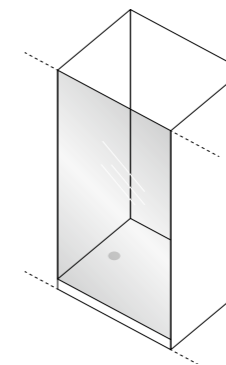

Design Stories

Slim

DISENIA[®]
ARCHITECTURAL SHOWERS

Slim

Sostanza leggera. I contenuti stilistici si muovono con discrezione e danno l'equilibrio allo spazio. Slim è agilità e forza, uno stile che punta all'essenziale per affermare la propria personalità.

varianti / variants / variantes

Nicchia
Niche
Niche

p. 7

Box due lati
Corner enclosures
Cabine deux cotes

p. 15

il modello
the model
le modèle

listino prezzi
price list
tarif

p. 22

p. 26

EN Light substance. The stylistic contents move discretely giving balance to space. Slim is agility and strength, a style reaching for essentialness in order to affirm its own personality.

FR Substance légère. Les contenus stylistiques se meuvent avec discrétion en donnant équilibre à l'espace. Slim c'est agilité et force, avec un style qui cherche l'essentialité pour affirmer sa personnalité.

EN Slim distinguishes itself from the other Disenia collections thanks to the introduction of micro-profiles under the glass panels that permit positioning of the shower enclosure towards the outside of the shower tray border, managing to keep up a clean and essential look. The hinge permits the glass to run for 30mms, making adjustment operations very simple.