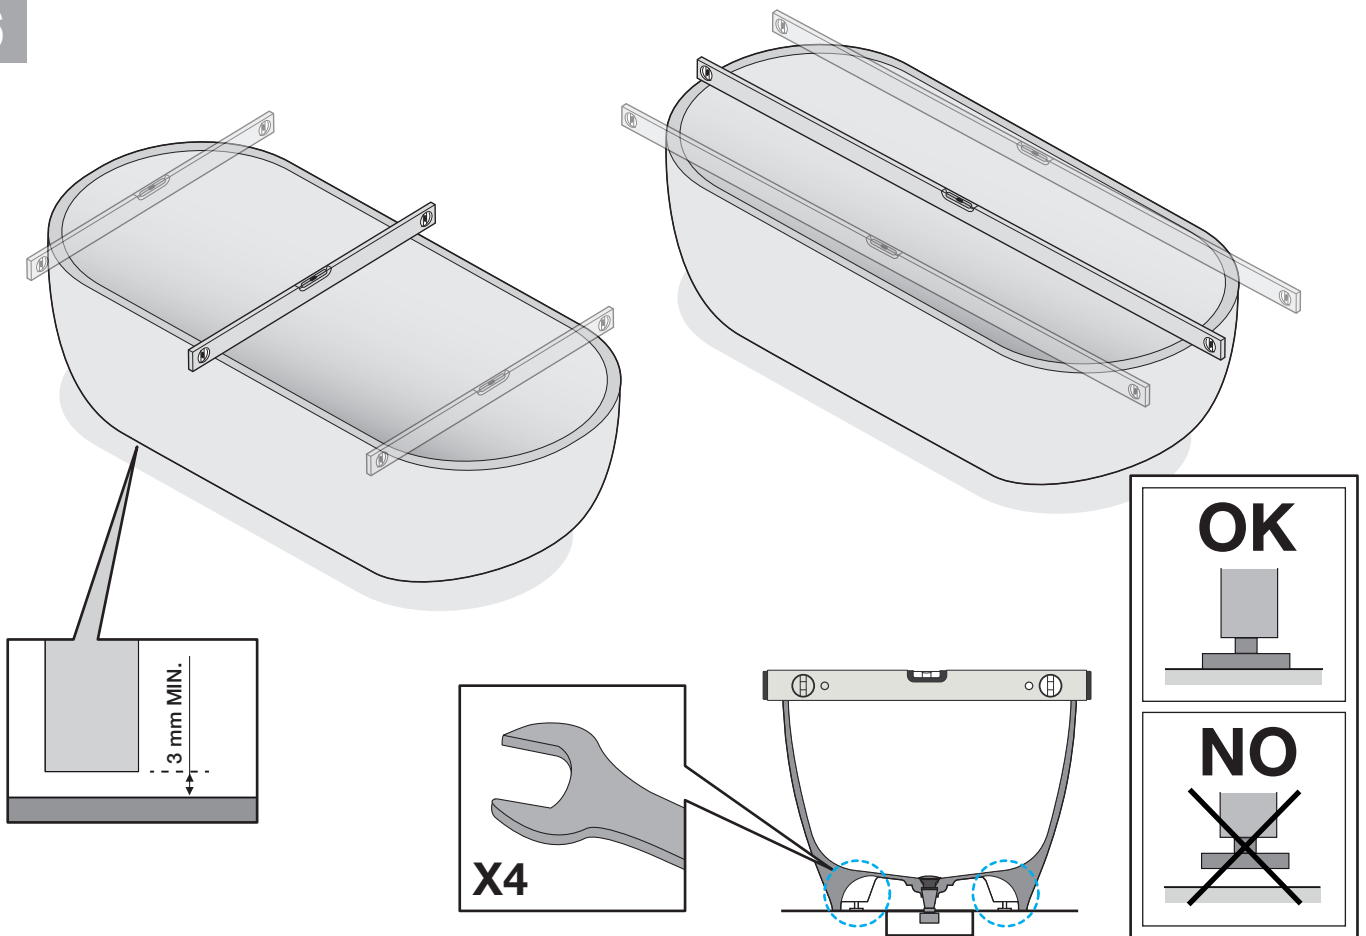

EQUAL

~~Shoe icon~~

~~Shower icon~~

24 h.

Clock icon

OVAL e OVAL MINI

DISENIA[®]
ARCHITECTURAL SHOWERS

DISENIA SRL Via Antonio Carpenè, 21 - 33070 Brugnera (PN) - Italy
T. (+39) 0422 742242 - www.disenia.it - info@disenia.it