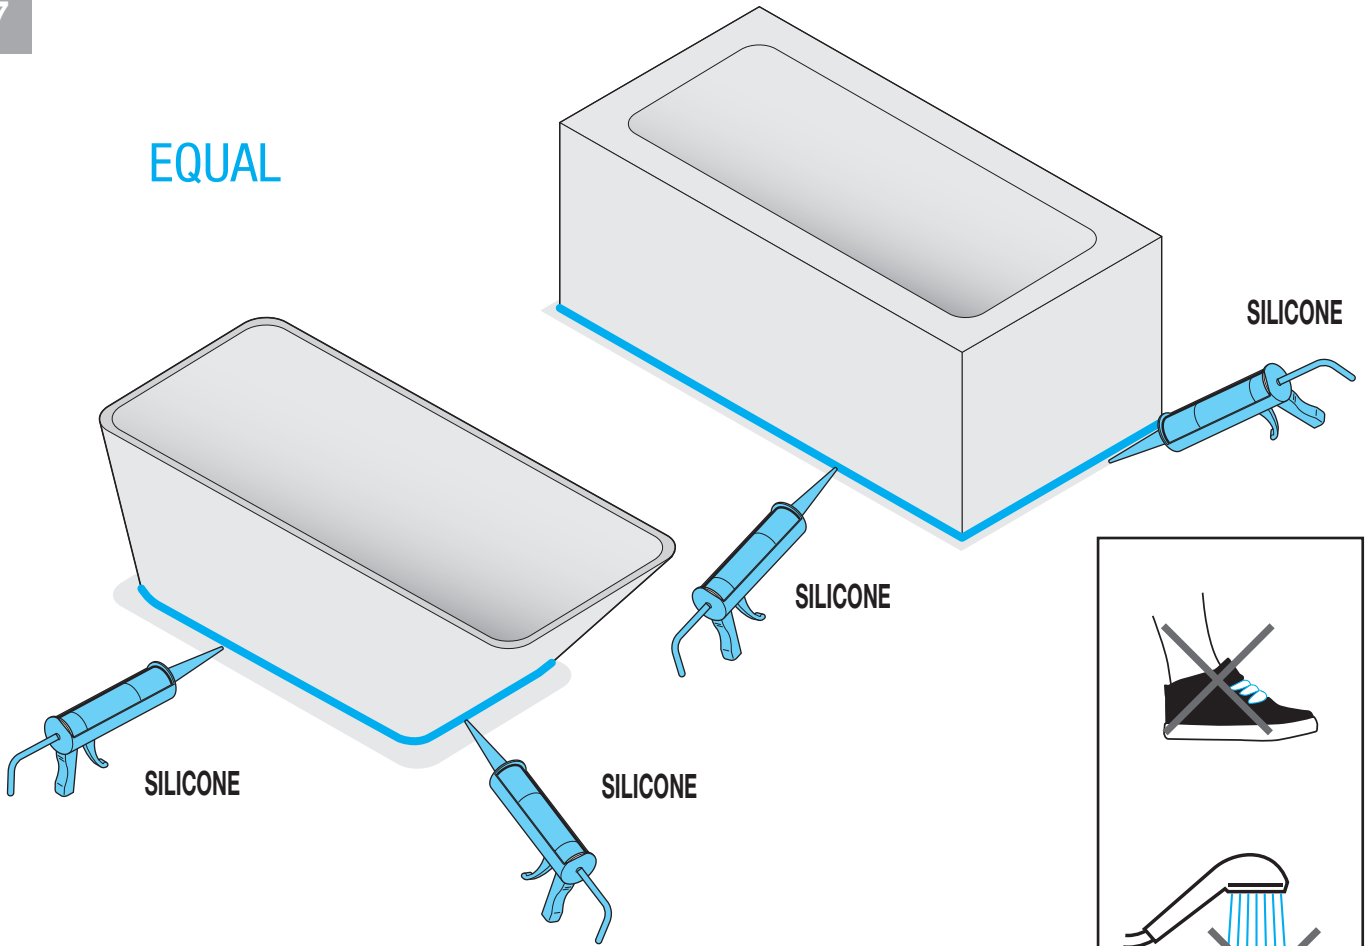

EQUAL

~~Shoe icon~~

~~Shower icon~~

24 h.

Clock icon

OVAL e OVAL MINI

DISENIA[®]
ARCHITECTURAL SHOWERS

DISENIA SRL Via Antonio Carpenè, 21 - 33070 Brugnera (PN) - Italy
T. (+39) 0422 742242 - www.disenia.it - info@disenia.it