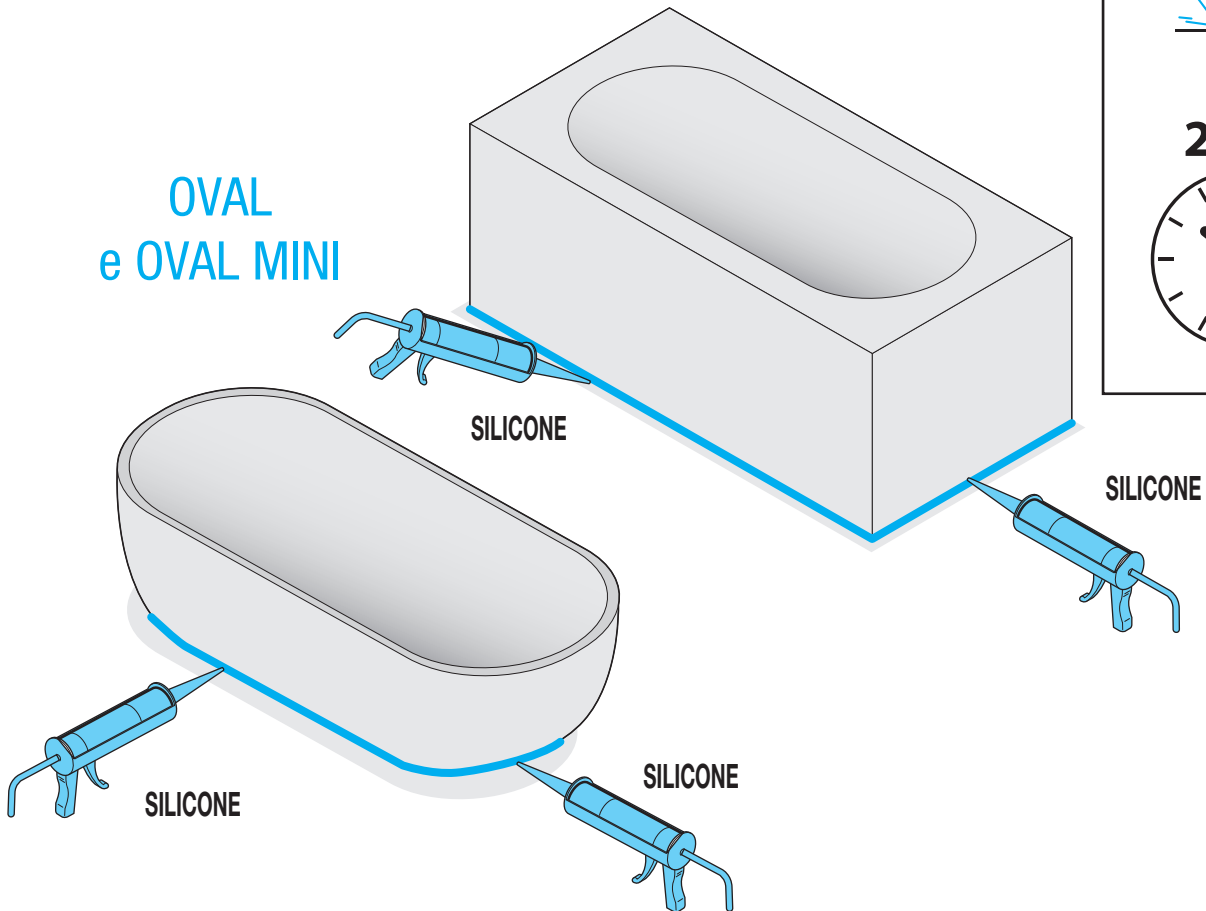

EQUAL

~~Shoe icon~~

~~Shower icon~~

24 h.

Clock icon

OVAL e OVAL MINI

DISENIA[®]
ARCHITECTURAL SHOWERS

DISENIA SRL Via Antonio Carpenè, 21 - 33070 Brugnera (PN) - Italy
T. (+39) 0422 742242 - www.disenia.it - info@disenia.it